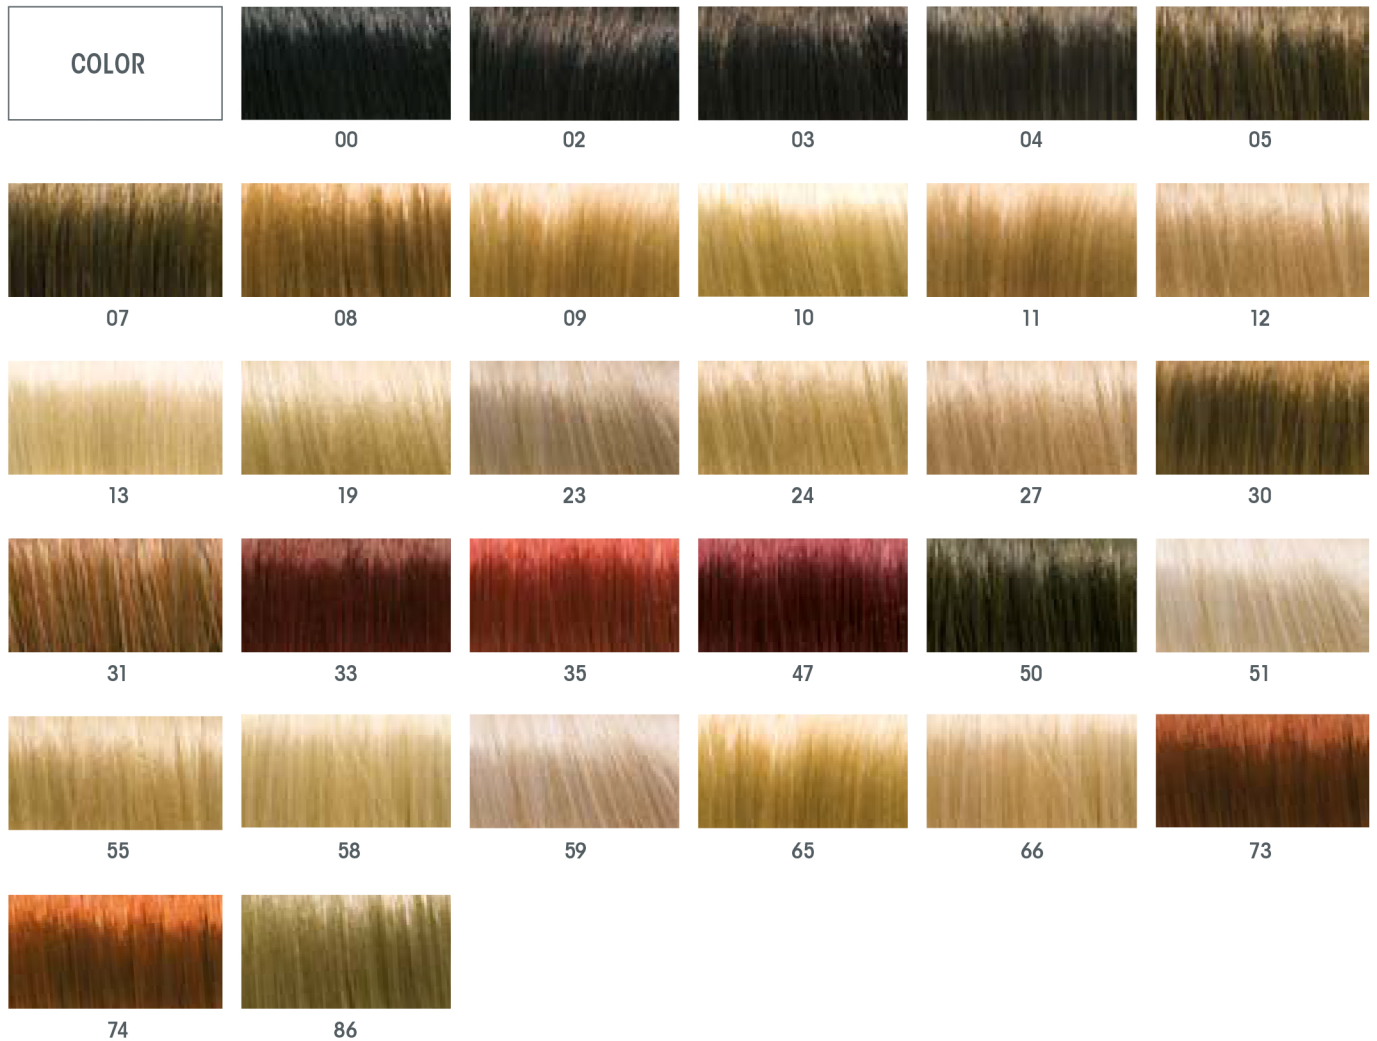

FreeStyler - Colors

STRAND SIZE NO (Normal) / CP (Comfort Point)

* Only in strand size CP and length 16"

Hair Quality & Lengths

5 STARS 12" / 16" / 20"

7 STARS 10" / 14" / 18" / 22"

STRAND SIZE ME (Medium / Nano)

COLOR					
Base/Blend	00/00	02/00	02/04	03/02	03/05
03/07	04/05	05/07	07/08	08/08	08A/08A*
08/19	09/10	10/13	10/19	13/13	19/19
19/23	27/19	27/27	33/33	35/35	47/47
55/66	58/58	59/59	65/09	65/13	66/65
73/74	86/58	86/86			

*Only 5 STARS quality;

Hair Quality & Lengths

5 STAR 12" / 16" / 20"

7 STAR 10" / 14" / 18" / 22"

ROOT SHADOW - STRAND SIZE ME (Medium / Nano)

ROOT	LONG ⁰³	SHORT ⁰³	LONG ⁰³	SHORT ⁰³	LONG ^{08A}	SHORT ^{08A}	LONG ^{08A}	SHORT ^{08A}	LONG ^{08A}	SHORT ^{08A}	LONG ^{08A}	SHORT ^{08A}	LONG ^{08A}	SHORT ^{08A}	LONG ^{08A}	SHORT ^{08A}
COLOR																
Base/Blend	07/08	07/08	08/08	08/08	10/19	10/19	19/23	19/23	27/19	27/19	55/66	55/66	59/59	59/59	86/58	86/58

Hair quality & Lengths

ROOT SHADOW: 5 STAR 12" / 16" / 20" / 24"

Additional colors, lengths and qualities are available by special order!

Please note: Printed colors usually deviate slightly from the color of the actual hair, therefore always use the Hairdreams Color Ring to select your colors. In addition, the selection of available colors may change due to changes in client request and demand.