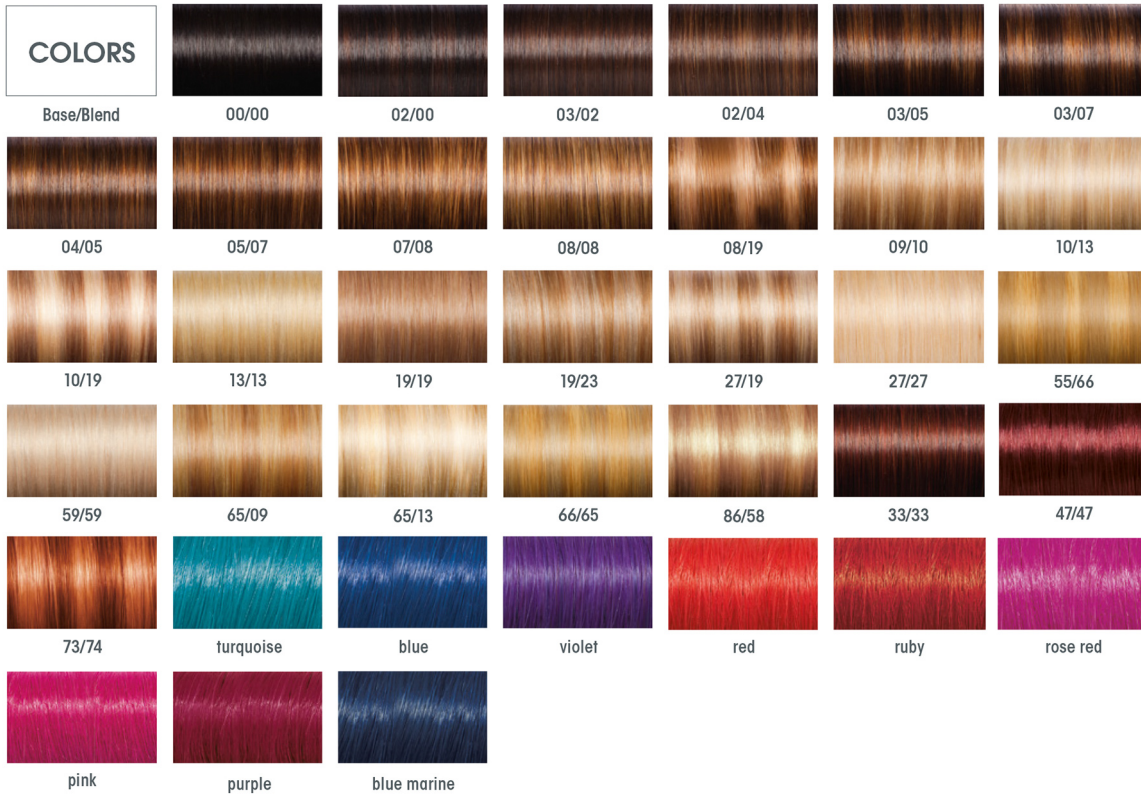

QUIKKIES

NATURALS & BRIGHTS

ROOTSHADOWS

SECRETS

NATURALS & BRIGHTS

COLORS

Base/ Blend

00/00

02/00

02/04

05/07

07/08

08/19

10/13

10/19

59/59

86/58

ROOTSHADOWS

19/23
Root 08A

SHORT

59/59
Root 08A

SHORT

86/58
Root 08A

SHORT